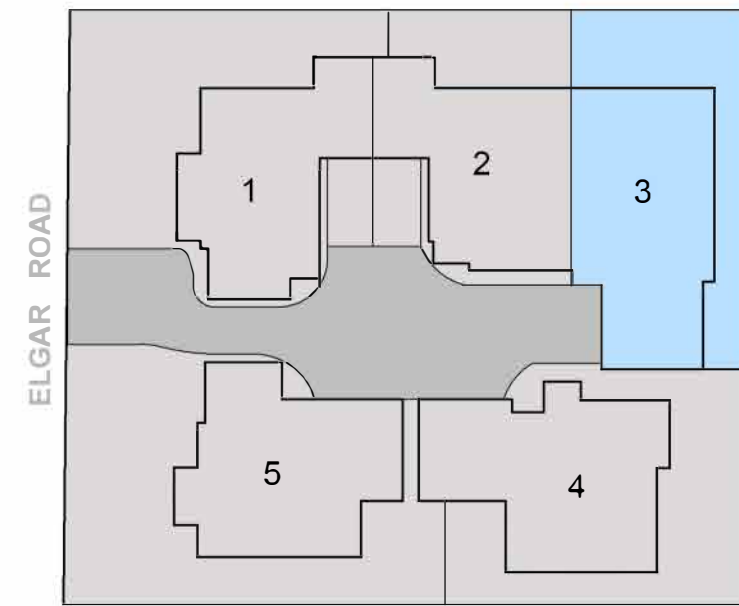

# BOX HILL NORTH

## UNIT 3

4 3 4 2

GROUND FLOOR	107 sqm
FIRST FLOOR	75 sqm
GARAGE	37 sqm
PORCH	5 sqm

Note. All images are drawings depicted herein are for illustration purposes only. All measurements are approximate&individuals should rely on their own information. No responsibility is accepted by any parties for error or omission.

**GROUND FLOOR**

**FIRST FLOOR**