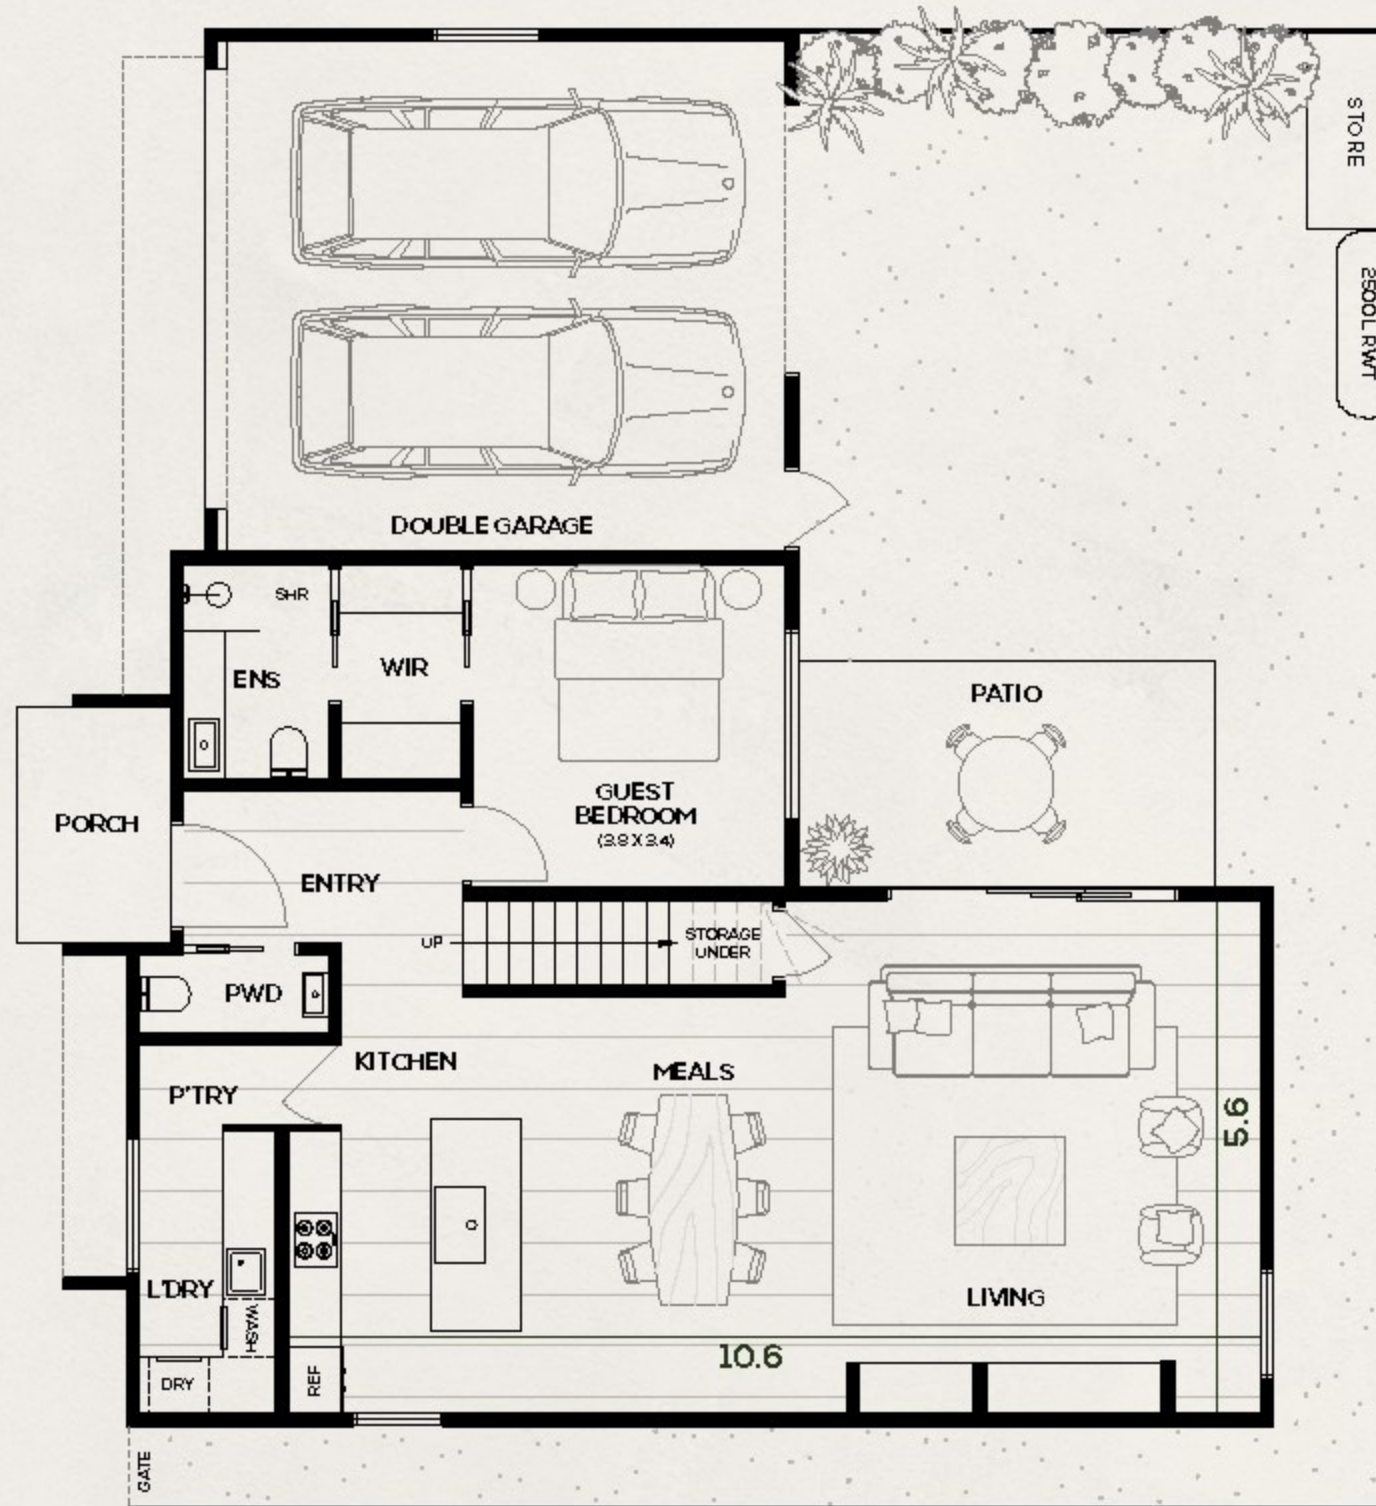

RESIDENCE 7

4 3.5 3

Total Area	228.49 m
Internal	224.17 m ²
Porch	4.32 m ²
Courtyard	60.16 m ²
Front Yard	69.01 m ²

All measurements, areas and scale are approximate only.

GROUND FLOOR

FIRST FLOOR

Disclaimer: Scale is approximate only. This document has been produced solely for the information of potential purchasers, to assist them in deciding whether they are sufficiently interested in the properties to proceed further. The information contained in this material has been produced in good faith with due care. We do not warrant the accuracy of any information contained herein and do not accept liability for negligence, any error or discrepancy, or otherwise in the information. This document may be subject to change without notice.