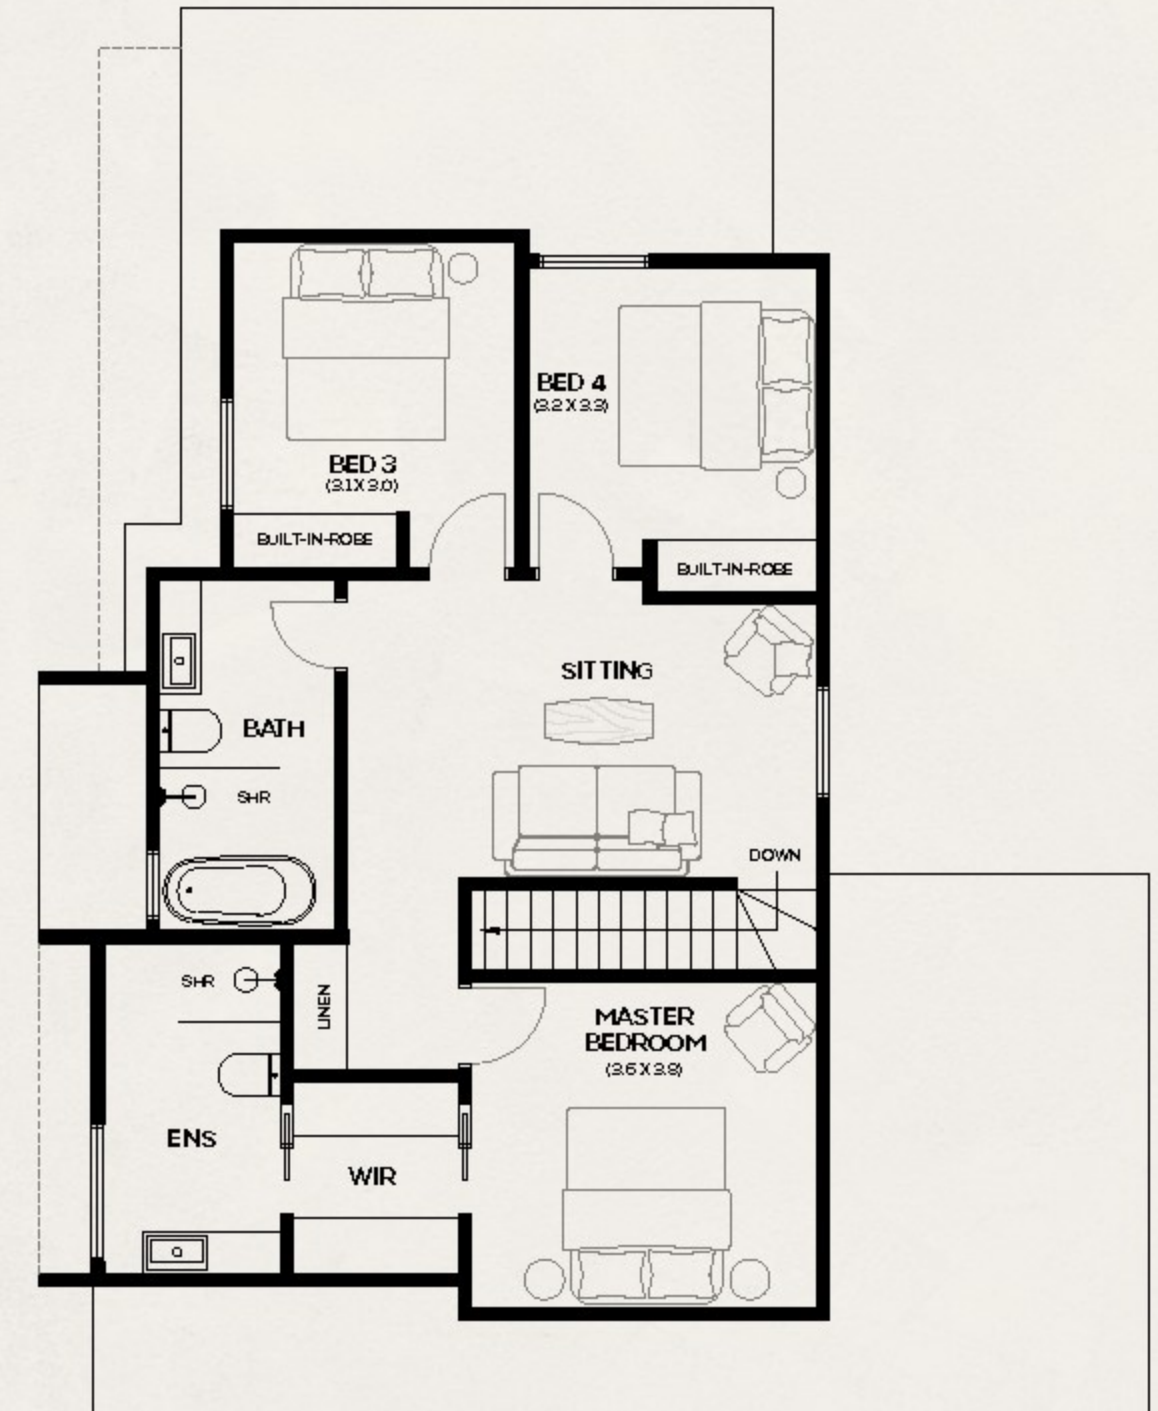

RESIDENCE 7

4 3.5 3

Total Area	228.49 m
Internal	224.17 m ²
Porch	4.32 m ²
Courtyard	60.16 m ²
Front Yard	69.01 m ²

All measurements, areas and scale are approximate only.

GROUND FLOOR

FIRST FLOOR

Disclaimer: Scale is approximate only. This document has been produced solely for the information of potential purchasers, to assist them in deciding whether they are sufficiently interested in the properties to proceed further. The information contained in this material has been produced in good faith with due care. We do not warrant the accuracy of any information contained herein and do not accept liability for negligence, any error or discrepancy, or otherwise in the information. This document may be subject to change without notice.