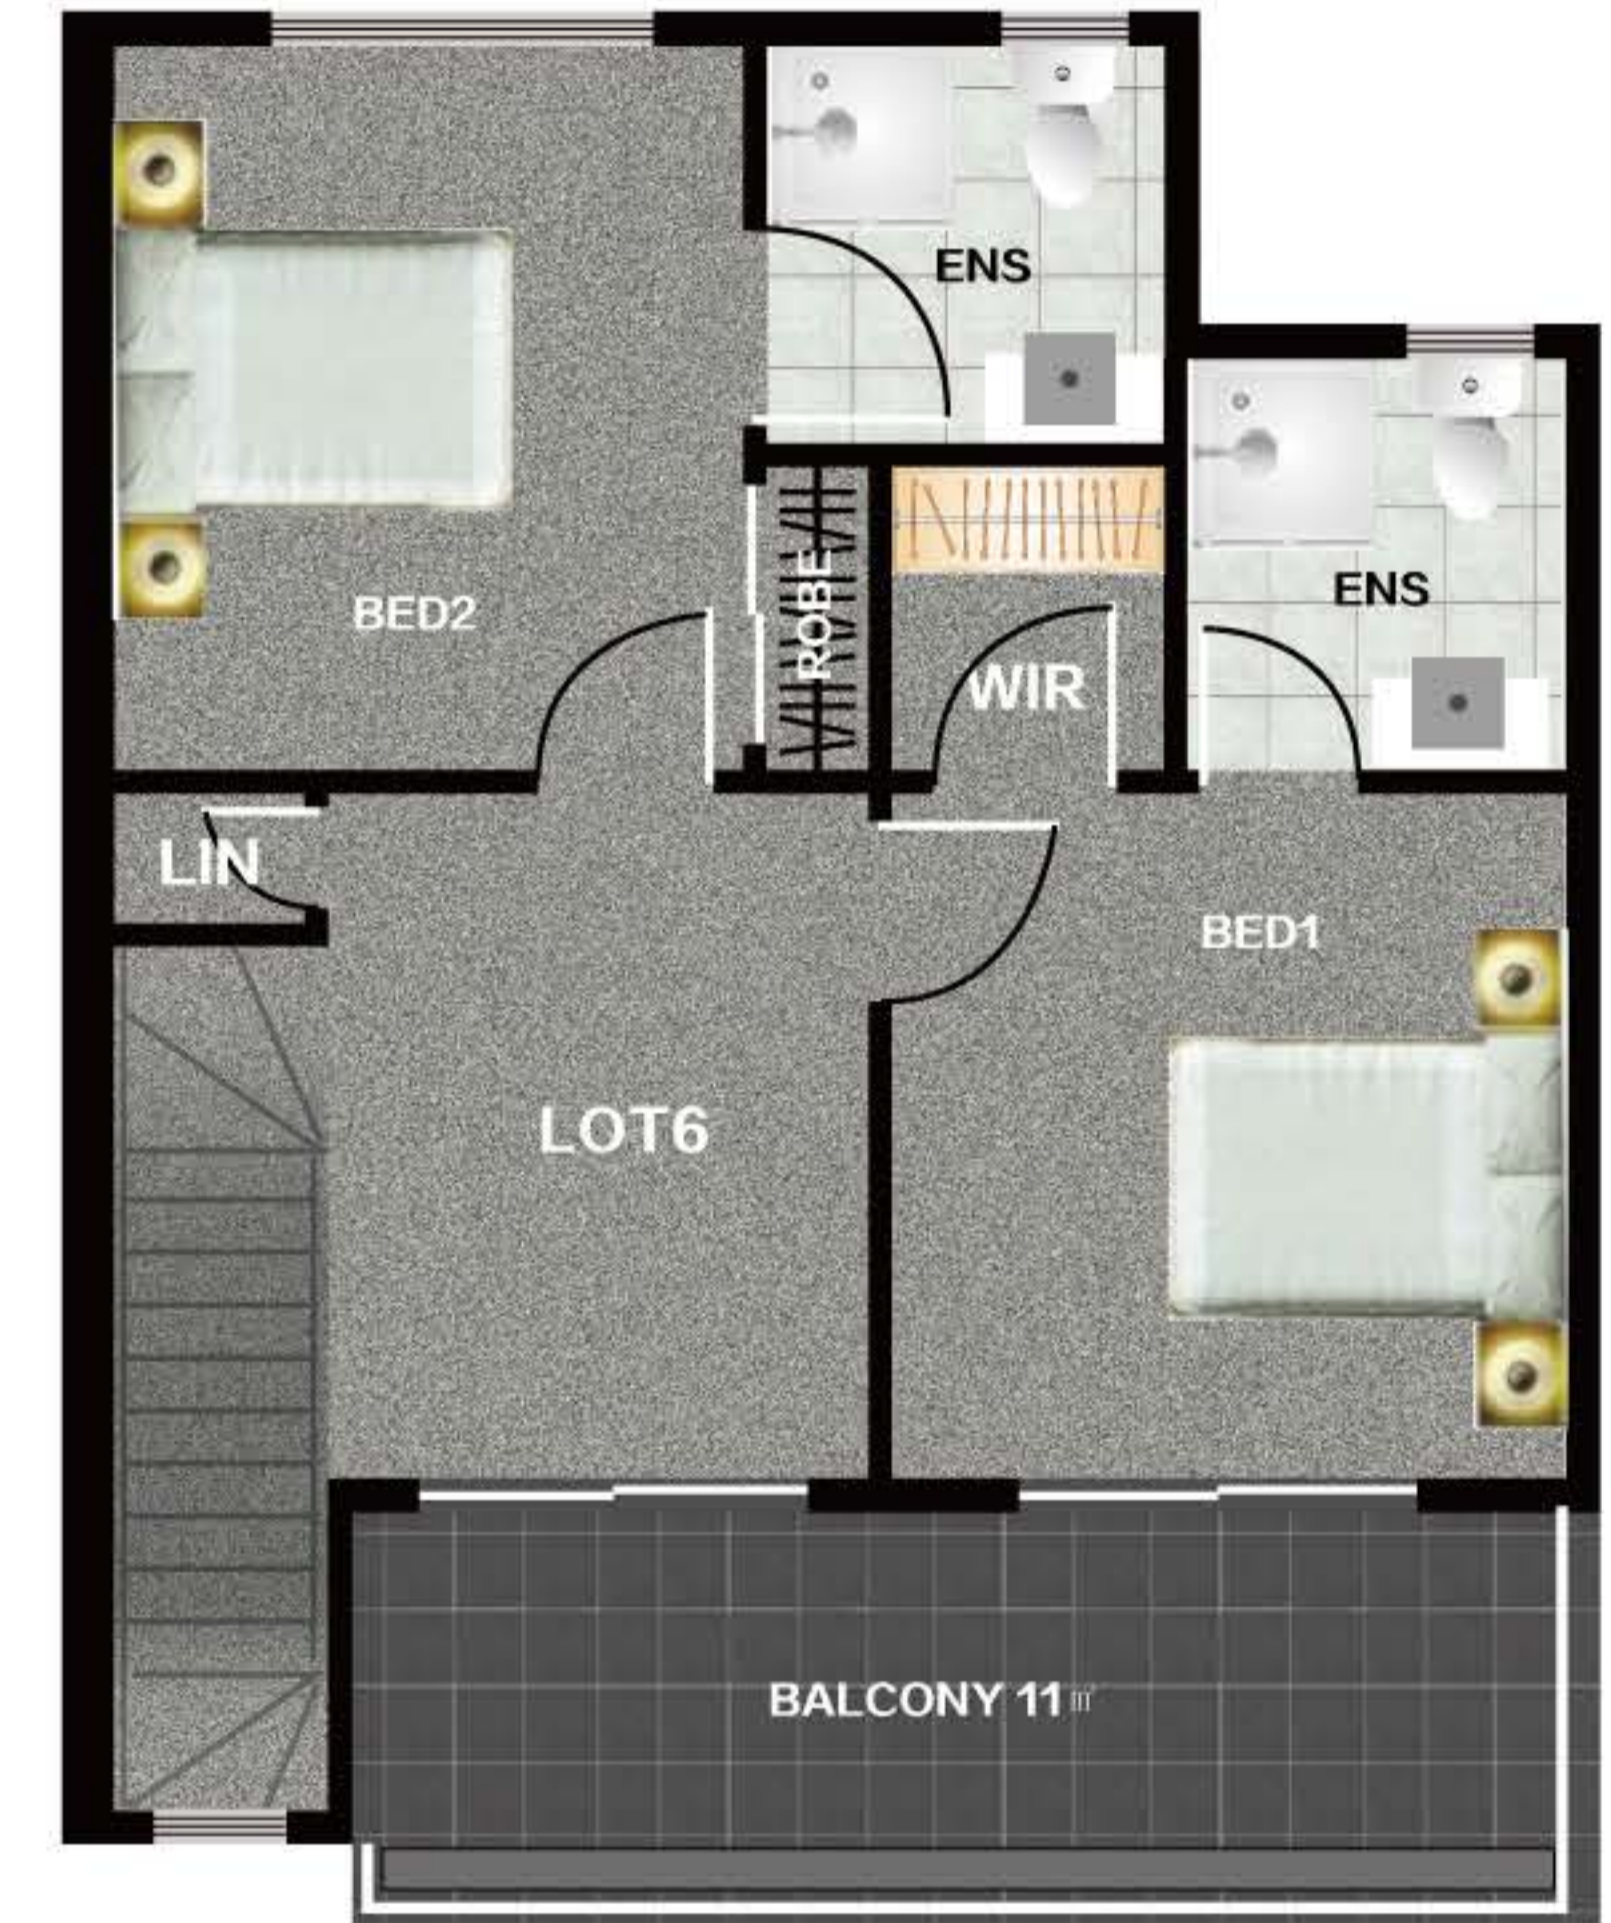

# LOT6

64-66 Alice Street Clayton

		
<b>2</b>	<b>2.5</b>	<b>1</b>

## LOT6

BUILDING AREA: 120.2 m<sup>2</sup>

LAND SIZE: 106 m<sup>2</sup>

Ground Floor

First Floor