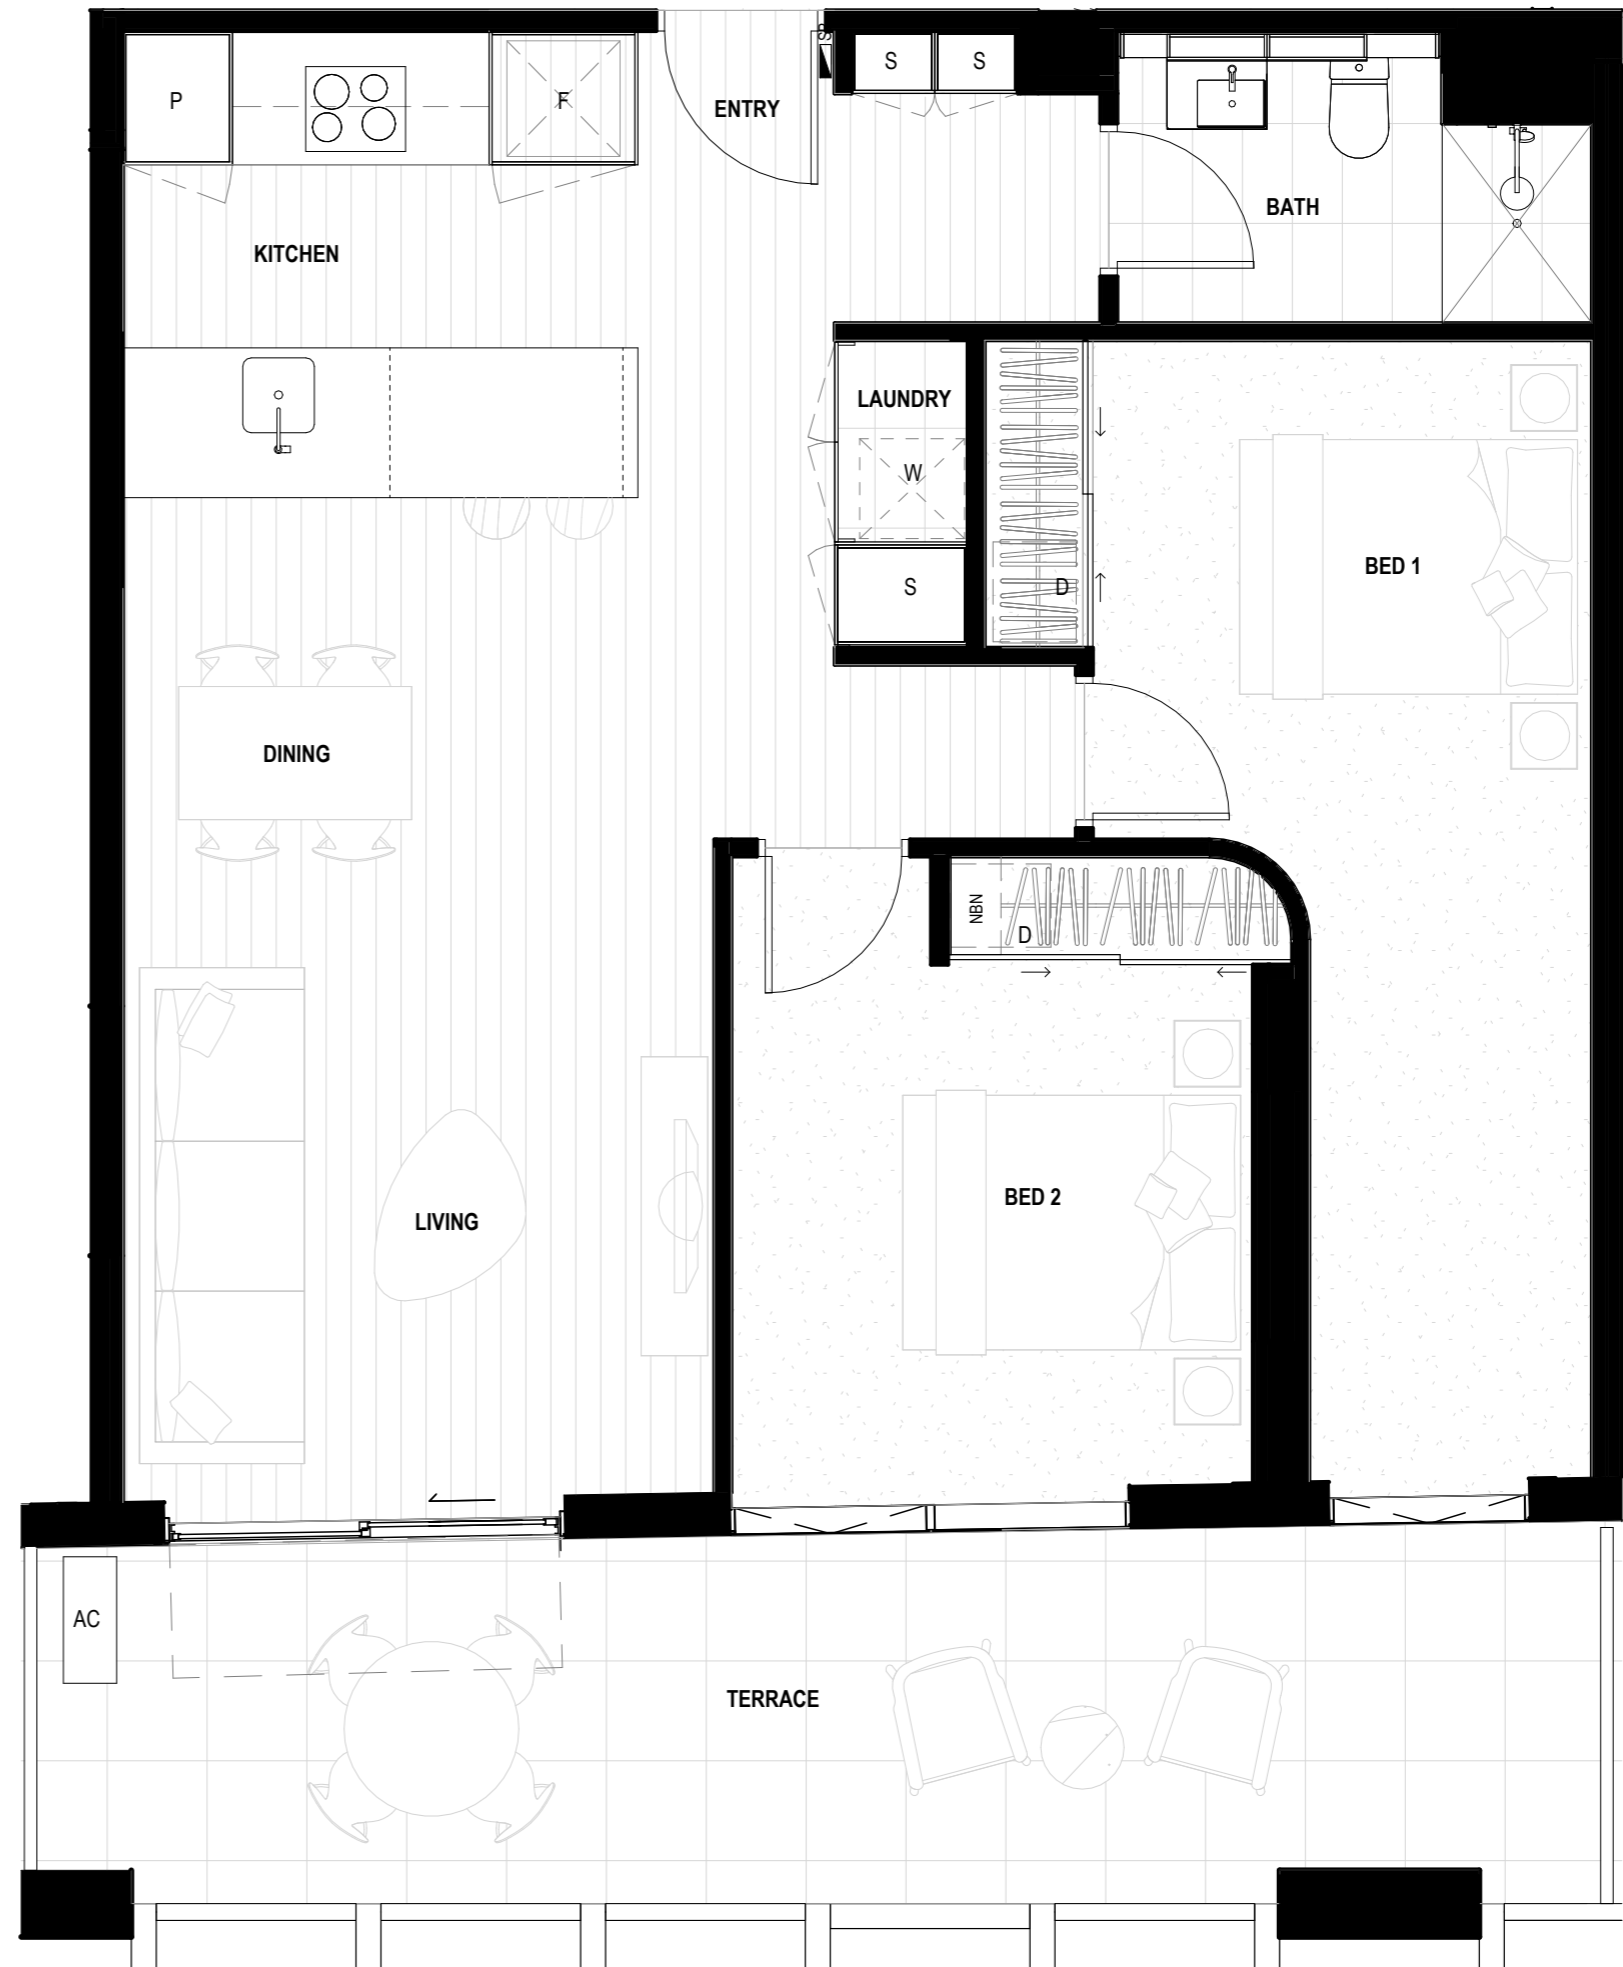

- P PANTRY
- F FRIDGE
- S STORAGE
- W WASHING MACHINE
- AC AIR-CON CONDENSER
- SB SWITCH BOARD
- NBN NBN CONNECTION BOX