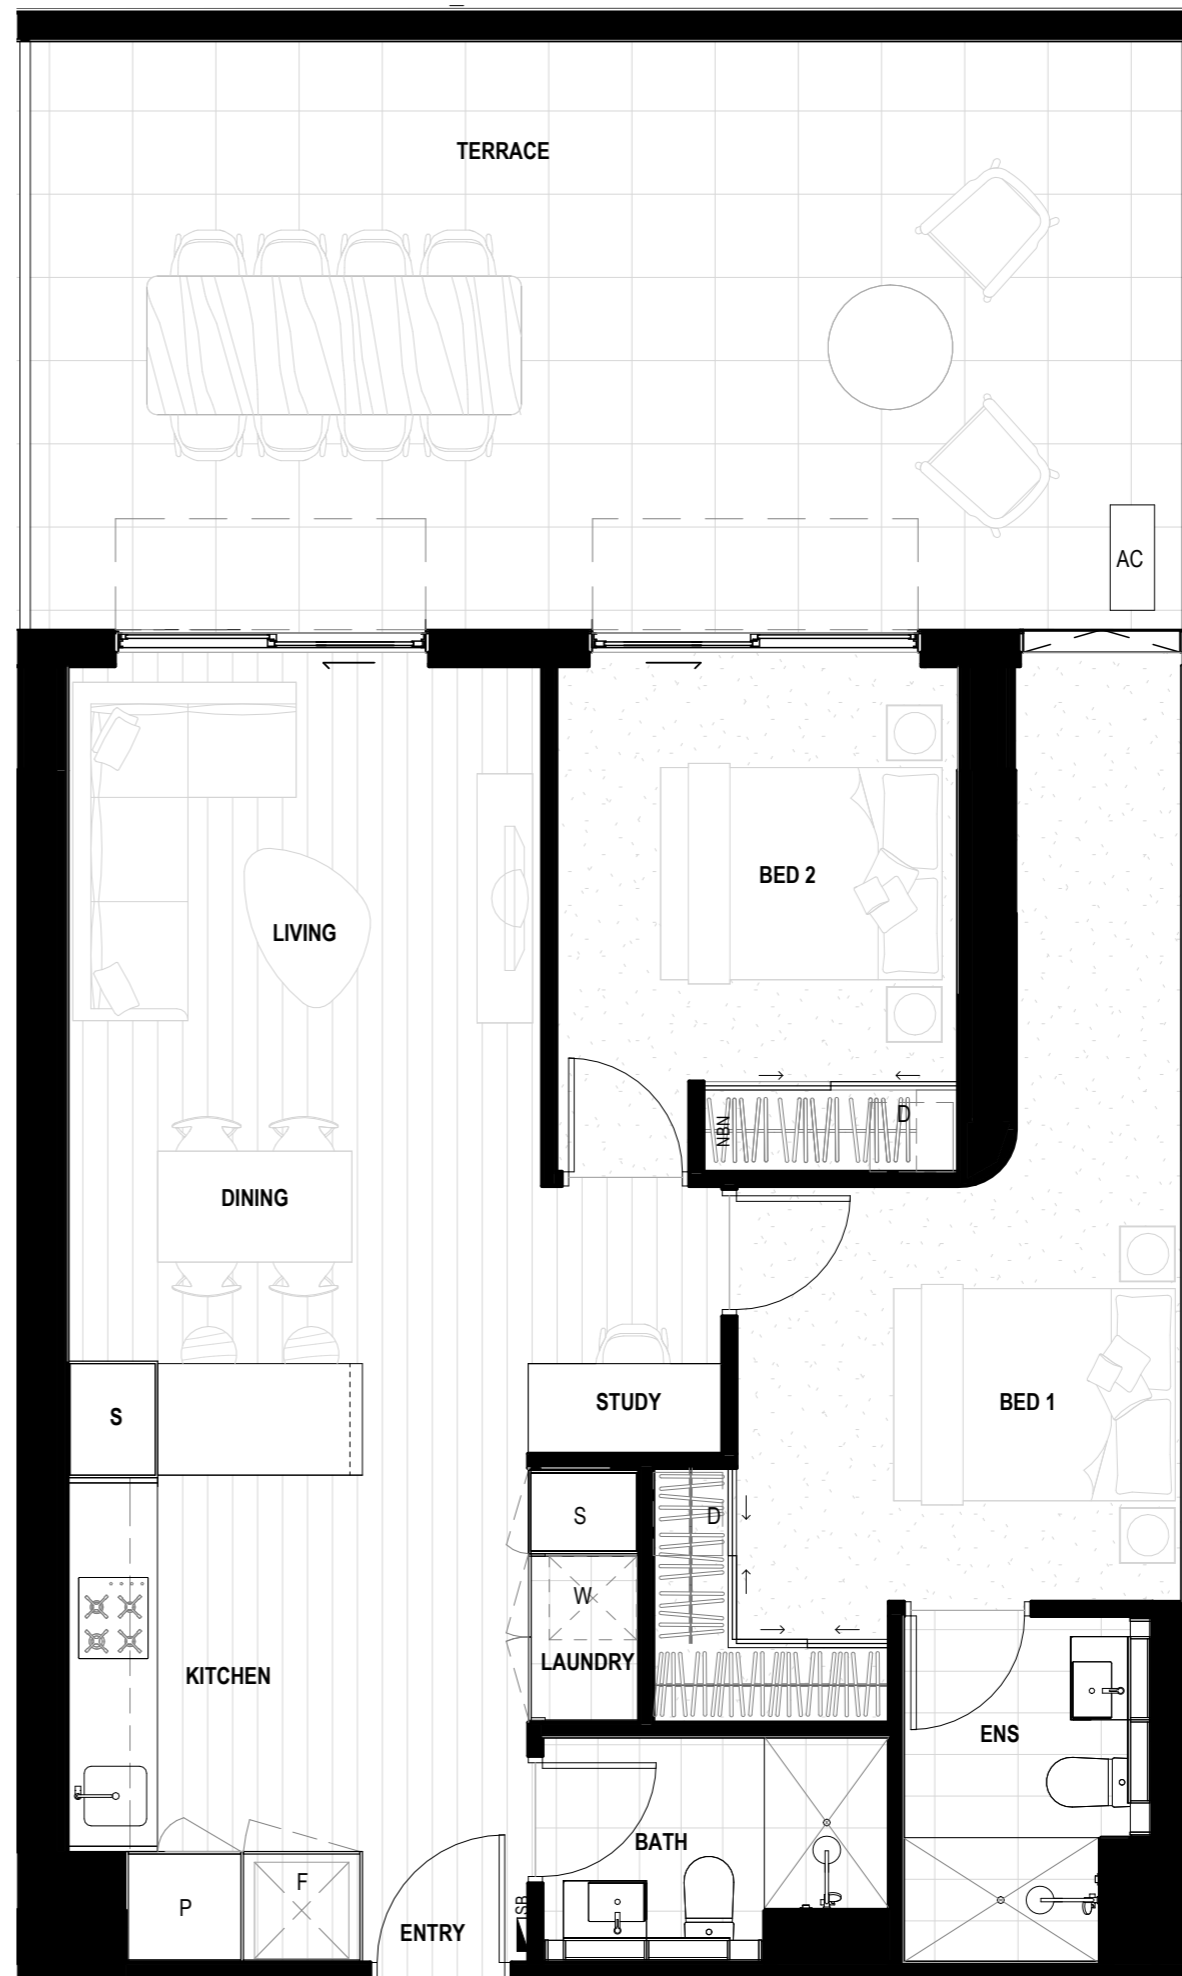

P PANTRY
F FRIDGE
S STORAGE

W WASHING MACHINE
AC AIR-CON CONDENSER

SB SWITCH BOARD
NBN NBN CONNECTION BOX