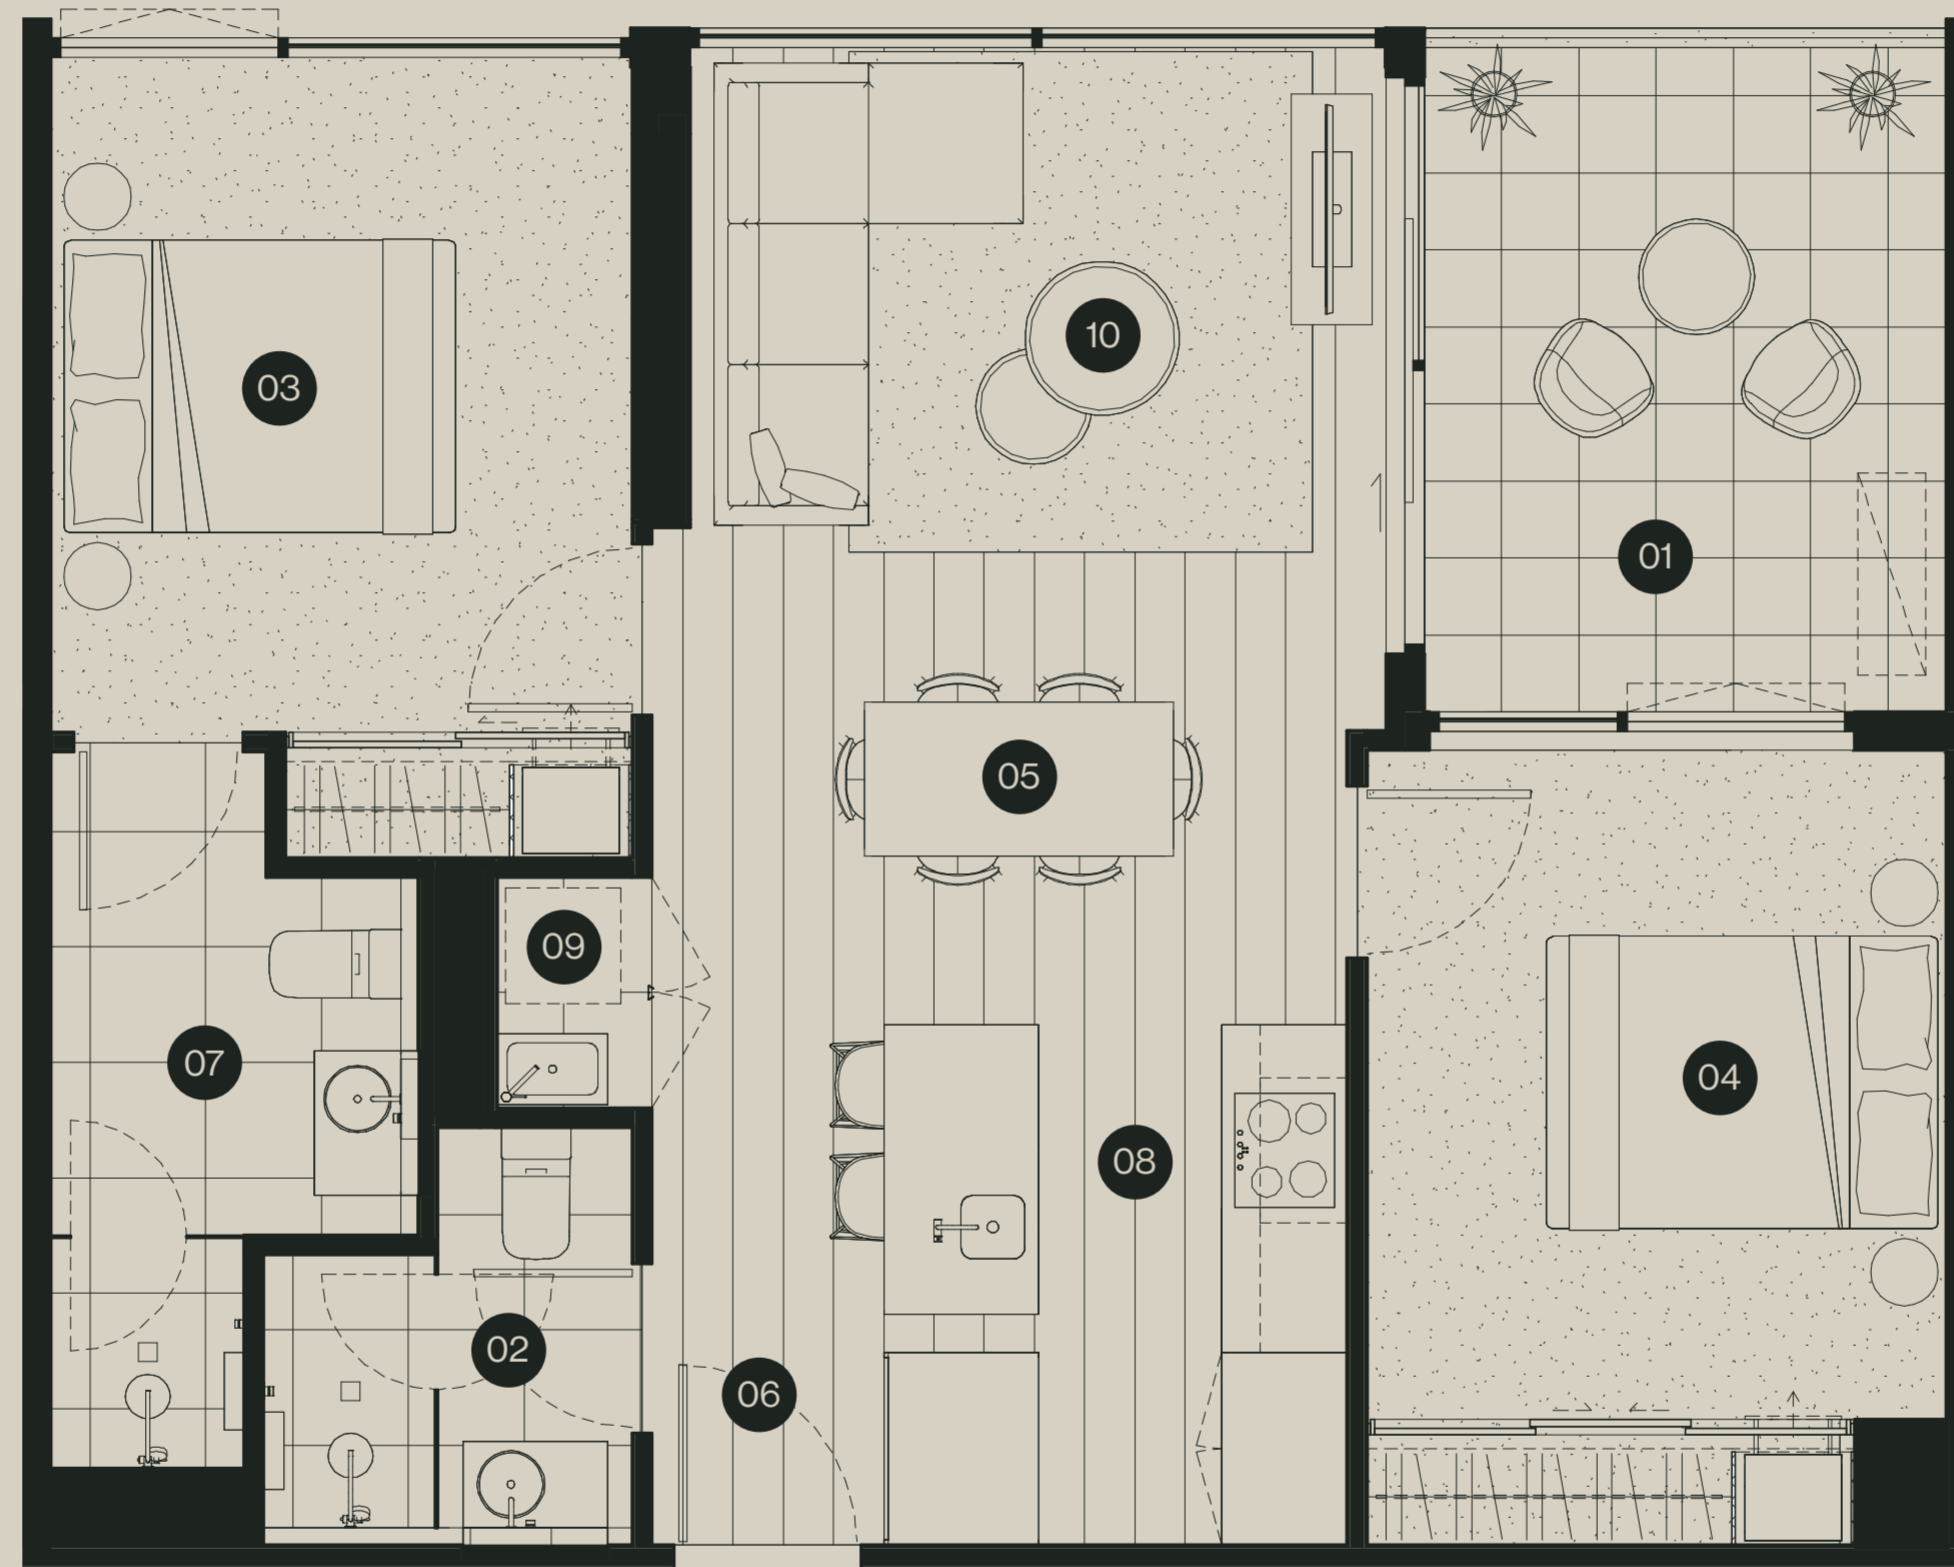

Type 2E

Bed Two
Bath Two
Car One

Apartment 70.4m²
Balcony 10.1m²
Total 80.5m²

Legend

- 01 Balcony
- 02 Bathroom
- 03 Bedroom 01
- 04 Bedroom 02
- 05 Dining
- 06 Entry
- 07 Ensuite
- 08 Kitchen
- 09 Laundry
- 10 Living

Apartment

- U118-U121
- U218-U221
- U318-U321
- U418-U421
- U518-U521