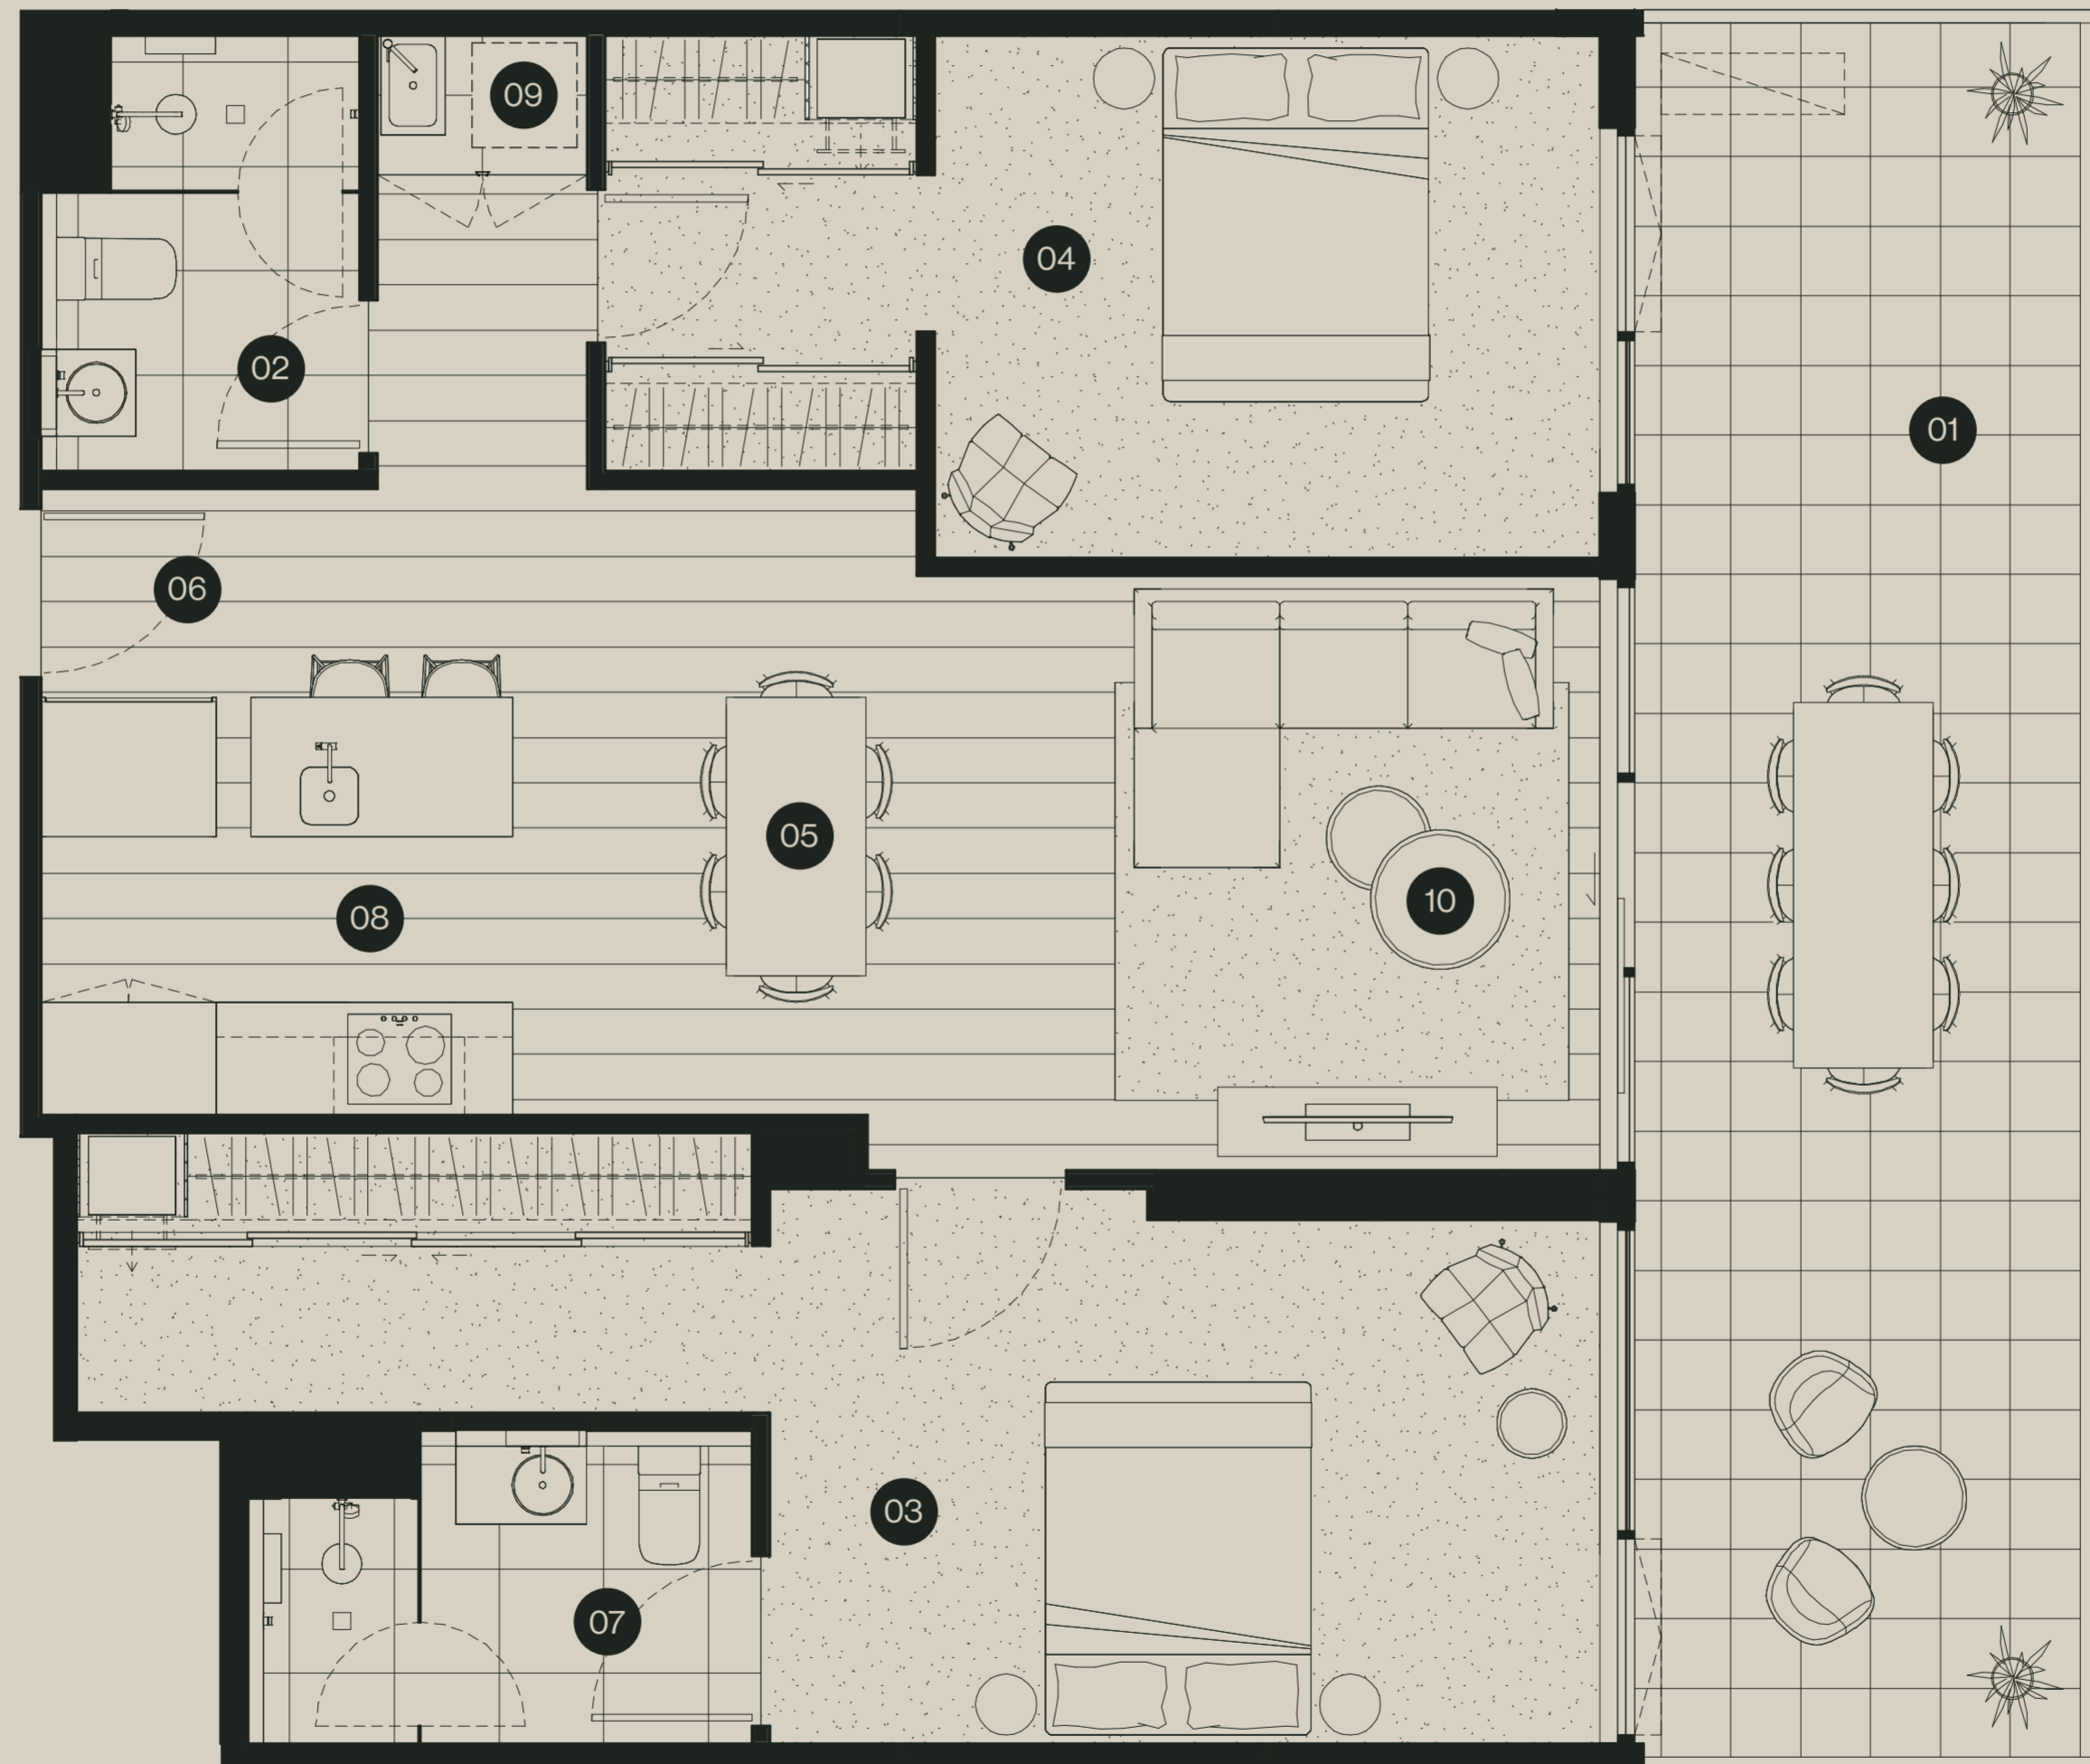

Type 2A

Bed Two
Bath Two
Car One

Apartment 90.4m²
Balcony 41.5m²
Total 131.9m²

Legend

- 01 Balcony
- 02 Bathroom
- 03 Bedroom 01
- 04 Bedroom 02
- 05 Dining
- 06 Entry
- 07 Ensuite
- 08 Kitchen
- 09 Laundry
- 10 Living

Apartment
 UG02

0 500mm 1m 2m