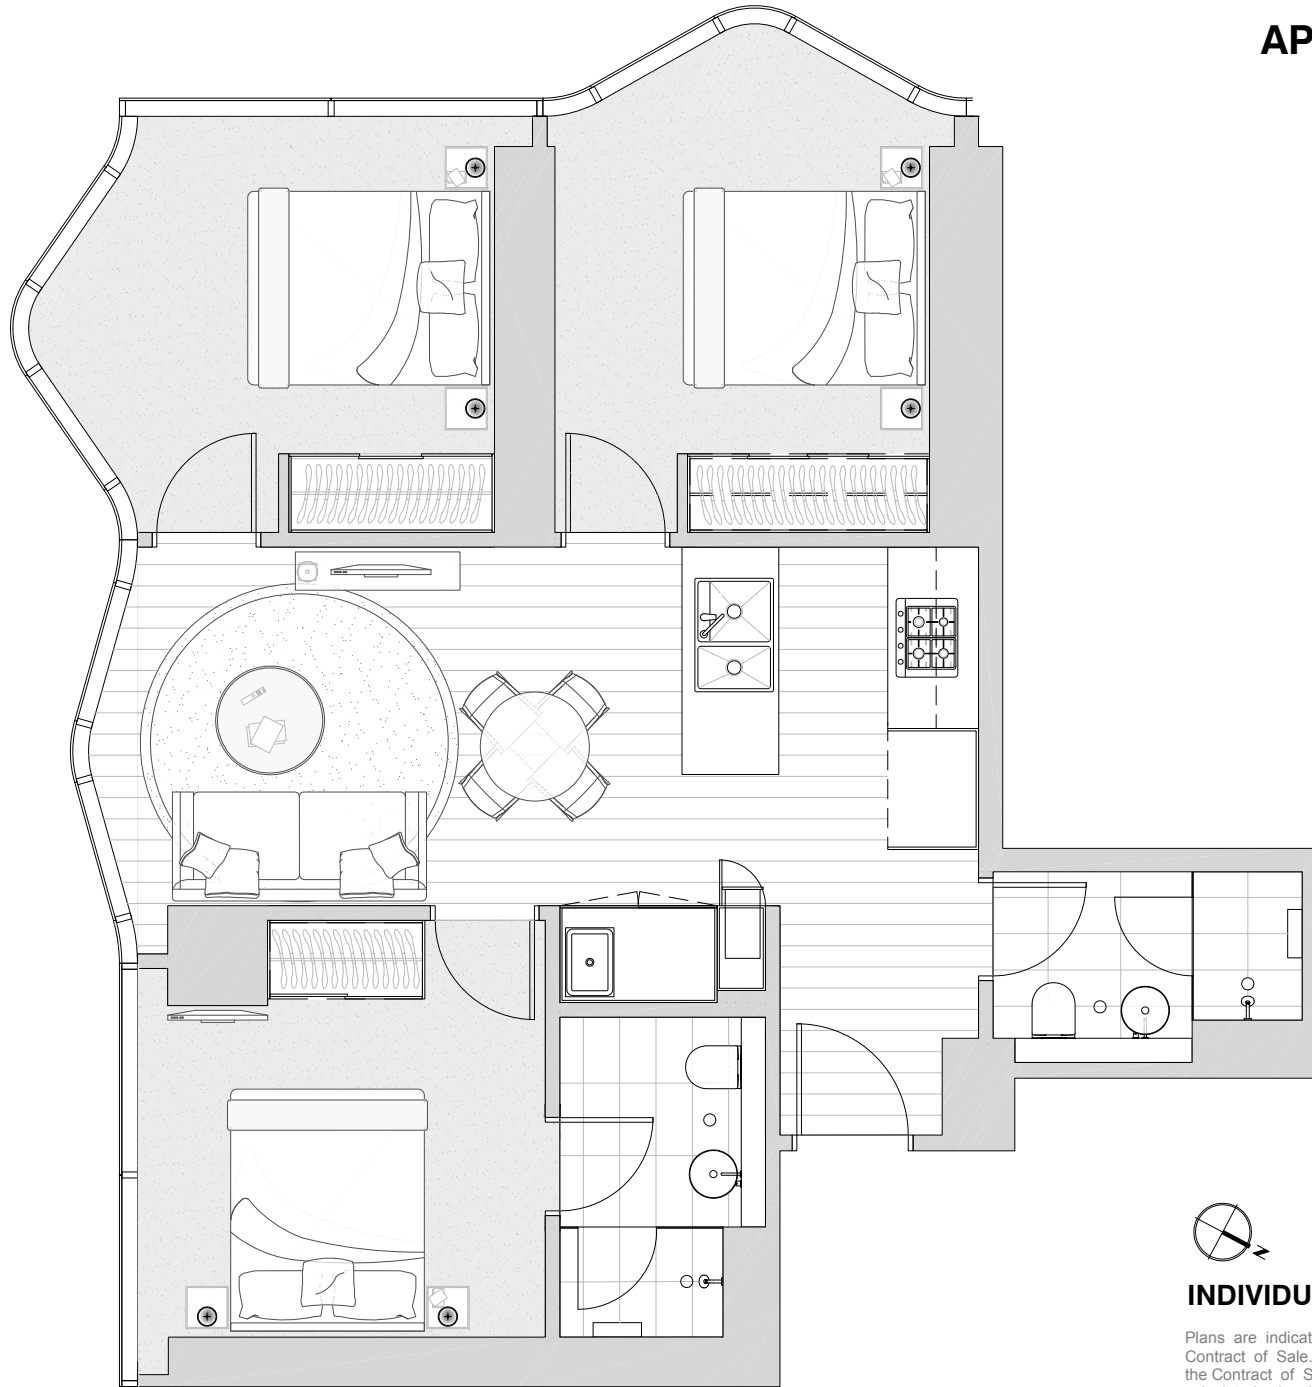

MELBOURNE

Bay 4 (1)

Bay 5 (6)

SOUTH TOWER APARTMENT: 4406

3 Bedrooms & 2 Bathrooms
Apartment Type D1
AREA: 79.0 m²

Bay 3 (7)

Bay 2 (4)

Bay 1 (1)

INDIVIDUAL APARTMENT PLAN

Plans are indicative and may be varied in accordance with Contract of Sale. Furniture depicted is not included. Refer to the Contract of Sale for included fixtures & fittings. Areas are calculated using the Property Council of Australia's Method of Measurement for Residential Property