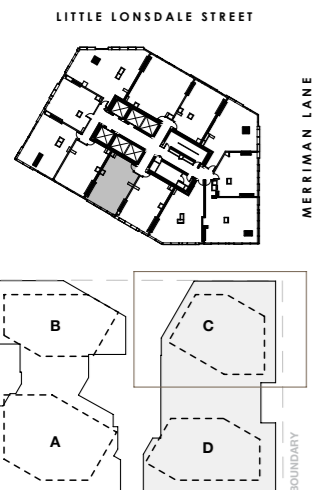

## One Bedroom + Study Residence

Tower C Type: C12c

Internal Area: 59.25 - 61.09 m<sup>2</sup>

Residence Number

C1112	C3112	C4312	C5712
C1212	C3212	C4512	C5812
C1412	C3312	C4612	C5912
C1812	C3412	C4712	C6012
C1912	C3512	C4812	C6112
C2112	C3612	C4912	C6212
C2312	C3712	C5012	C6312
C2412	C3812	C5112	C6412
C2712	C3912	C5312	C6512
C2812	C4012	C5412	C6612
C2912	C4112	C5512	C6712
C3012	C4212	C5612	C6812

Location