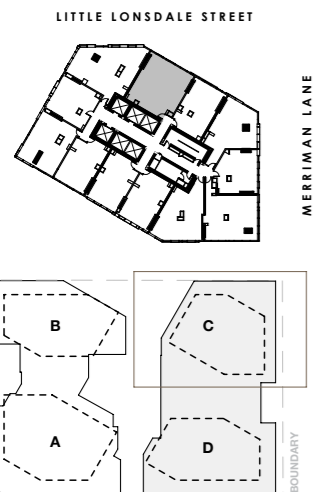

## Two Bedroom + Study Residence

Tower C Type: C5c

Internal Area: 82.95 - 86.33 m<sup>2</sup>

Residence Number

C1105	C3105	C4605	C5805
C1205	C3205	C4705	C5905
C1405	C3405	C4805	C6005
C1805	C3505	C4905	C6105
C2105	C3705	C5005	C6205
C2305	C3805	C5105	C6305
C2405	C3905	C5205	C6405
C2605	C4005	C5305	C6505
C2705	C4105	C5505	C6605
C2805	C4305	C5605	C6705
C3005	C4505	C5705	C6805

Location